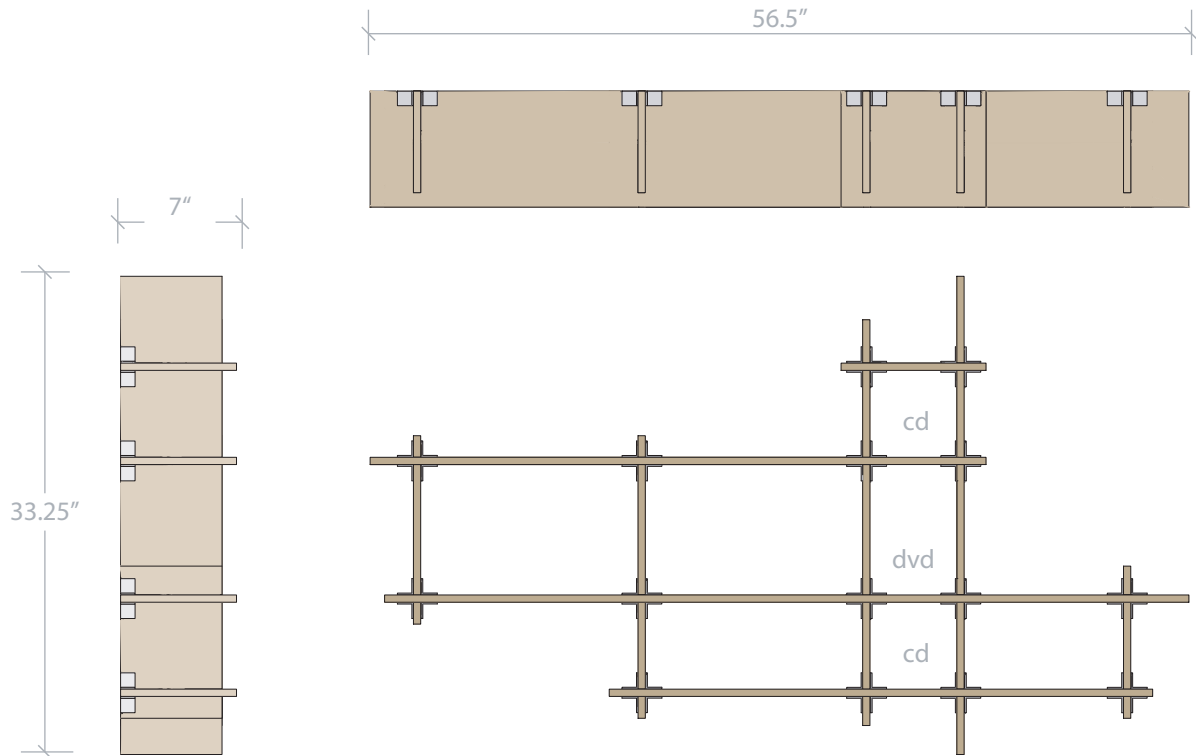

100**x**better

design > build

J9_shelf

wood options:

key options: