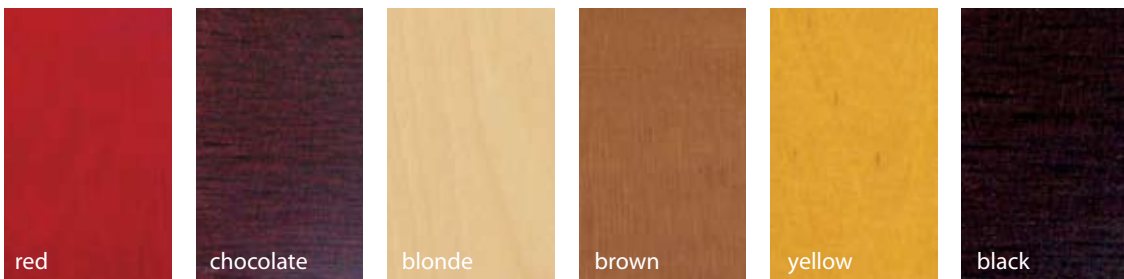

100**x**better

design > build

J9_shelf

wood options:

key options: