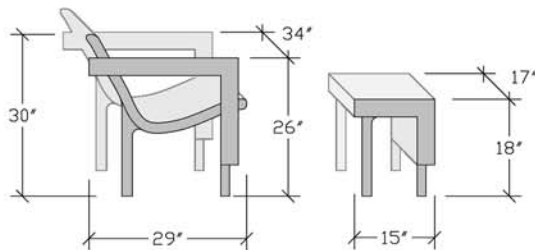

The lentus chair and ottoman is available in a variety of finish options. Lead times are typically 3-6 weeks.

dim.s footprint 29"d x 34"w x 30"t

ottoman 15"d x 17"w x 18" t

Lentus chair
Lentus ottoman

cerno # 1609-CLR-C
cerno # 1610-CLR-C

Uncompromised design
Uncompromised execution.
At cerno state of the art technology liberates the design and building process yielding objects whose aesthetic content and form finds alignment with function and structure. Competing requisites resonating rest.