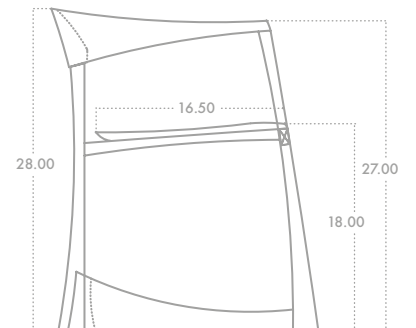

lineground collection

armchair

as shown:
solid black walnut/
stack-laminated black walnut

www.skramfurniture.com